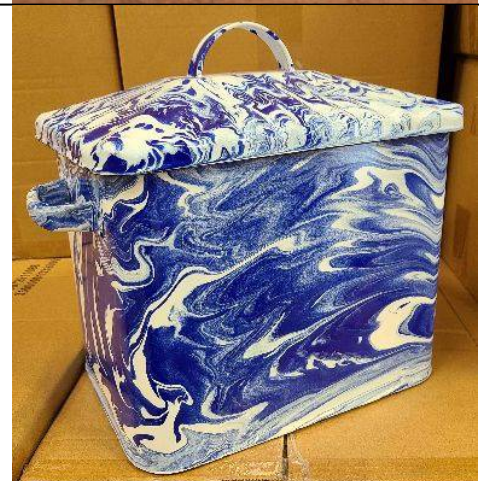

EN3005W
\$10.00

Enamel Bucket, White

EN3034W-MP
\$22.00

Enamel White Bread
Box, MoonPie

EN3034BU
\$22.00

Enamel White Bread
Box, Bunny Bread

EN3036LB
\$8.50
Sold In Lots of: 2

Colander, 2pc Inner
Box, Light Blue,
Enamel

EN3034SP-B
\$24.00

Enamel White Bread
Box, Splatterware
Blue

EN3036SP-B
\$10.50
Sold In Lots of: 2

Enamel Colander, 2pc
Inner Box,
Splatterware Blue

EN3036SP-T
\$10.50
Sold In Lots of: 2
Enamel Colander, 2pc
Inner Box,
Splatterware Teal