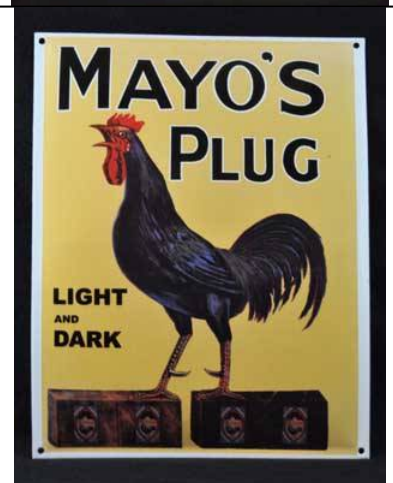

EN3052GU10
\$14.00
Gulf Alchlor Sign,
Enamel

EN3036W
\$8.50
Sold In Lots of: 2
Colander, 2pc Inner
Box, White, Enamel

EN3052GU4
\$14.00
That Good Gulf
Gasoline Sign,
Enamel

EN3042LB
\$6.00
Soap Holder, Light
Blue, Enamel

EN3052GU7
\$14.00
Gulf - That Good Gulf
Gasoline Sign,
Enamel

EN3042W
\$6.00
Soap Holder, White,
Enamel

EN3052MP
\$14.00
Sign - Mayo's Plug -
Dark And Light,
Enamel

EN3052RC
\$14.00

Sign - Sun Cured -
Red Coon - Chewing
Tobacco, Enamel