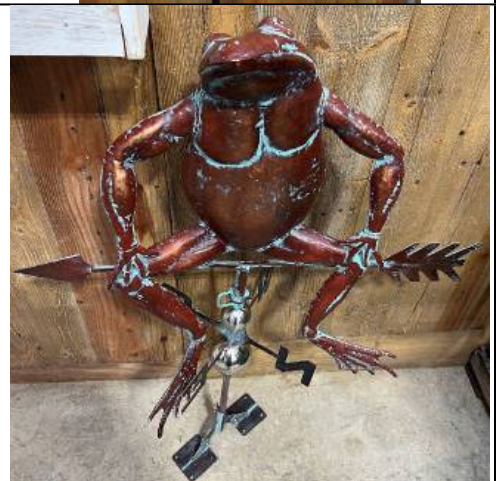

WV500FC
\$69.00

Deer Head, Large
Wall Mounted, Copper
Patina Finish,
Handcrafted Metal

WV602RT
\$31.00
Sold In Lots of: 2

Rooster Weathervane,
Rusty Finish,
Handcrafted Metal

WV501FC
\$68.00

Rabbit Head With
Glasses, Large Wall
Mounted, Copper
Patina Finish,
Handcrafted Metal

WV747FC
\$113.00

3D Surrey
Weathervane, Copper
Patina Finish,
Handcrafted Metal

WV743FC
\$4.50

Weathervane Wall
Mount, 8" x 4",
Handcrafted Metal

WV748FC
\$105.00

3D Mermaid
Weathervane, Copper
Patina Finish,
Handcrafted Metal

WV745FC
\$6.50

Weathervane Wall
Mount, 16" x 4",
Handcrafted Metal

WV770FC
\$76.00

3D Sitting Pond Frog
Weathervane, Copper
Patina Finish,
Handcrafted Metal

WV746FC
\$59.00

2D Running Horse
Weathervane,
Copper Patina Finish,
Handcrafted Metal