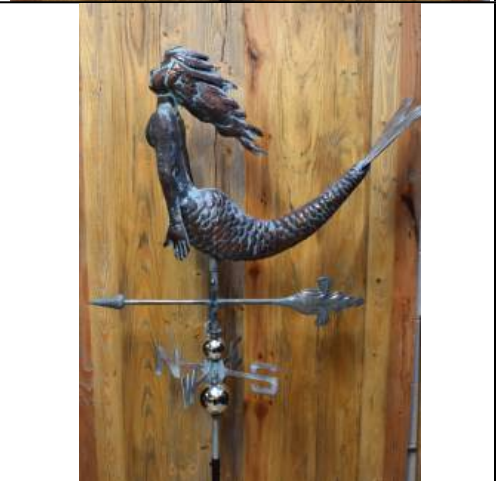

WV747FC
\$113.00

3D Surrey
Weathervane, Copper
Patina Finish,
Handcrafted Metal

WV743FC
\$4.50

Weathervane Wall
Mount, 8" x 4",
Handcrafted Metal

WV748FC
\$105.00

3D Mermaid
Weathervane, Copper
Patina Finish,
Handcrafted Metal