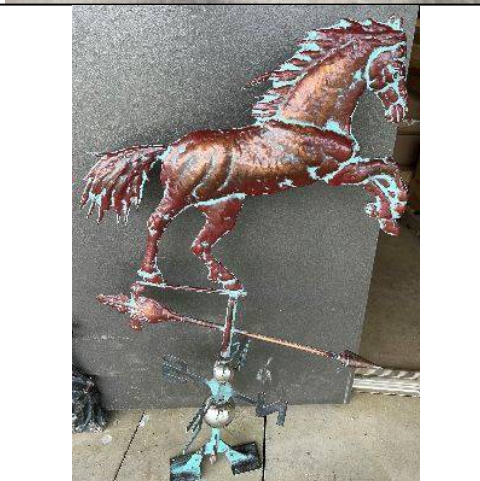

WV777FC
\$68.00

2D Rooster
Weathervane, Copper
Patina Finish,
Handcrafted Metal

WV793FC
\$79.00

2D Cowboy Team
Roping Weathervane,
Copper Patina Finish,
Handcrafted Metal

WV781FC
\$84.00

2D Jumping Horse
Weathervane, Copper
Patina Finish,
Handcrafted Metal

WV796FC
\$113.00

3D Large Eagle,
Copper Patina Finish,
Handcrafted Metal

WV801FC
\$56.00

2D Full Body Strutting
Rooster Weathervane
Relic on Bracket,
Copper Patina Finish,
Handcrafted Metal

WV806FC
\$62.00