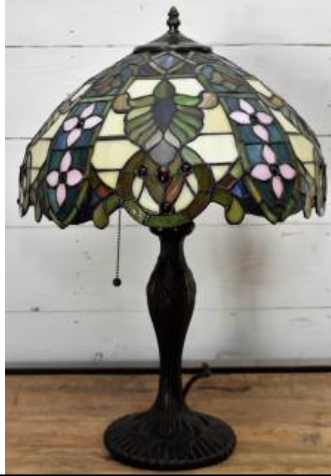

WN405P
\$168.00
Stained Glass Lamp,
Peacock, Peacock
Feathers , Stained
Glass

WN403
\$138.00
Stained Glass Lamp,
Reds, Pinks, Creams,
Stained Glass

WN406
\$145.00
Stained Glass Lamp,
Yellow Red Ribbon
Design, Blue Edging,
Stained Glass

WN411
\$195.00

Stained Glass Lamp,
Floral And Leaf Shade
With Bird Base,
Stained Glass

WN409
\$138.00

Stained Glass Lamp,
Teal Peacock
Feather,, Stained
Glass

WN414
\$140.00

Stained Glass Lamp,
Shade with Elevated
Corners, Stained
Glass

WN410
\$185.00

Stained Glass Lamp,
Green/Blue Heart,
Floral Design, Bird
Base, Stained Glass

WN414P
\$140.00

Stained Glass Lamp,
Shade with Elevated
Corners Peacock
Base, Stained Glass

WN410L
\$185.00

Stained Glass Lamp,
Green/Blue Heart,
Floral Design, Lady
Base, Stained Glass

WN416
\$140.00

Stained Glass Lamp,
Stained Glass

WN418
\$140.00

Stained Glass Lamp,
Dragonfly, Stained
Glass

WN446
\$140.00

Stained Glass Lamp -
16" x 24", Stained
Glass

WN419
\$140.00

Stained Glass Lamp,
Stained Glass